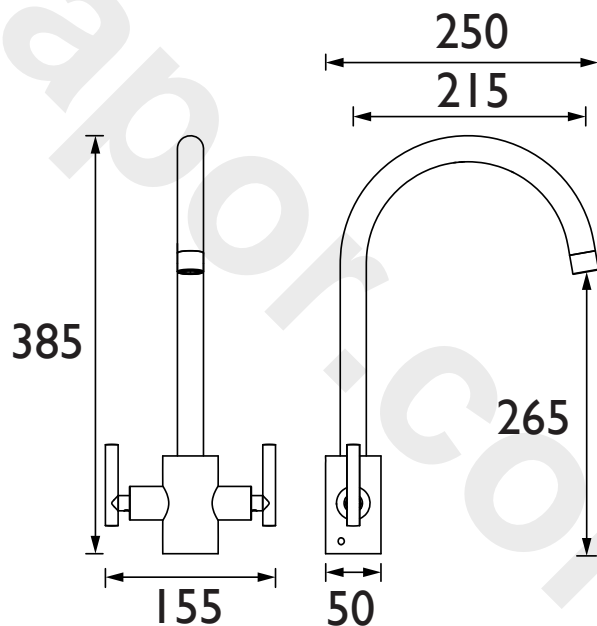

### Features:

- Long life and easy to use 1/4 turn ceramic disc valves
- Product supplied without Easyfit base
- Minimum working pressure of 0.3 bar

### Specification

Product Type:	Kitchen Taps
Main Construction Material:	Brass
Mount Type:	Deck Mounted
Handle Type:	Lever Handles
Connection Inlet:	1/2" BSP Flexible Tails
Connection Outlet:	Flow Straightener
Number of Tap Holes:	1
Valve/Cartridge Type:	1/2" Ceramic Disc Valve
Plumbing System Requirements:	Suitable for all plumbing systems
Minimum Dynamic Pressure (bar):	0.3 bar
Maximum Dynamic Pressure (bar):	5.0 bar
Maximum Hot Water Temperature °C:	65°C
Maximum Static Pressure (bar):	10 bar
Flow Type:	Single Flow
Isolation Included:	Yes

### Dimensions (measurements in mm)